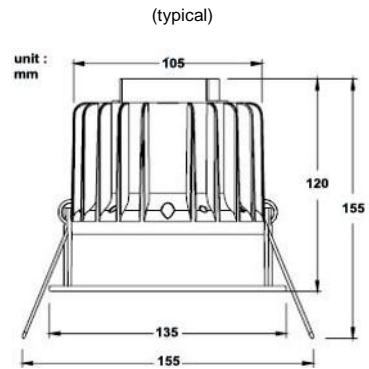

DL-7 & DL-10 Dimmable Recessed Downlights

Specifications and Characteristics

Lighting	DL-7	DL-10
Luminaire	6 LEDs	9 LEDs
Beam Angle	25:140	
Lumens	499	806
Correlated Color Temperature (CCT):	WW/2,600-3,000K	
	PW/4,800 -5,200K	
Color Rendering Index (CRI)	WW/Ra > 80; PW/Ra>80	
Warranty:	5 Years, 50,000 hrs.	
Electrical		
LED Watts	6	9
Total Watts	7	10
Rated Voltage:	100-240 VAC	
Packing Information		
Dimension:	4.3 in. x 3.9 in.	5.3 in. x 4.7 in.
Net Weight:	2.0 lbs.	2.0 lbs.